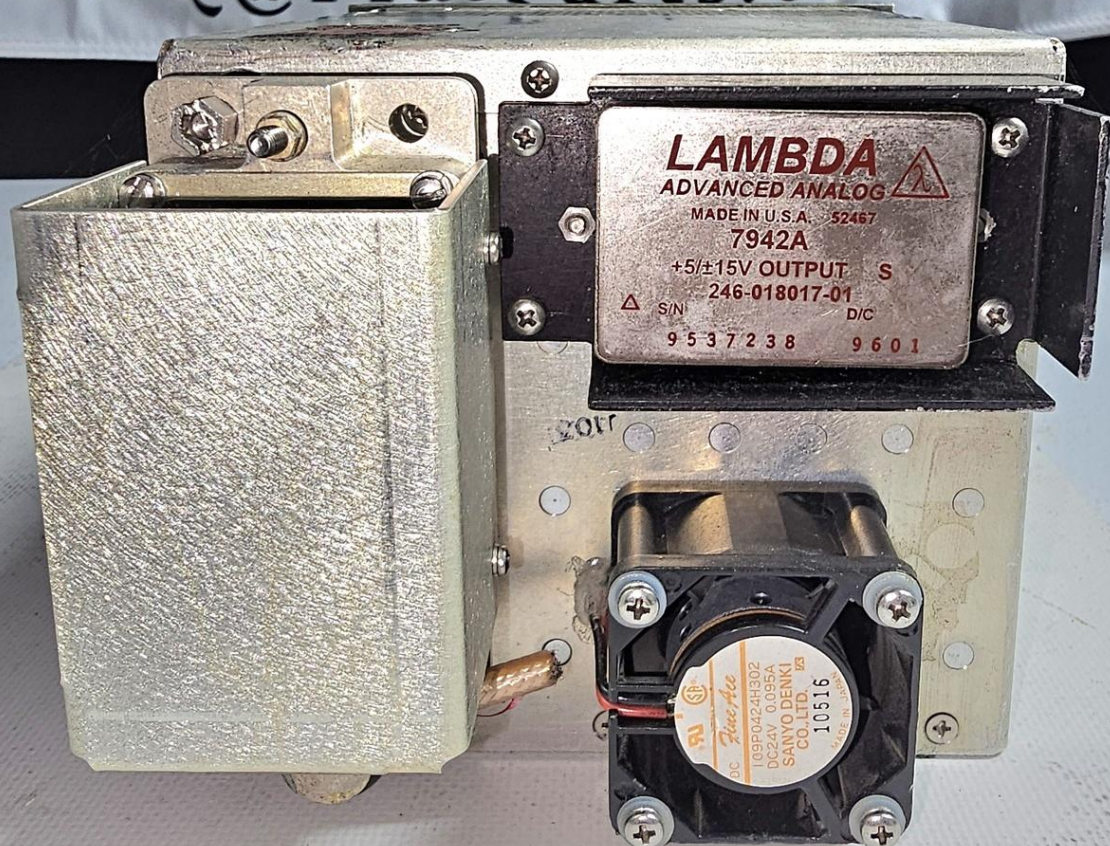

GNS-XLS FMS

EO-178A
LEVEL=2

TSO-C115b
TSO-C129
CLASS A1 B1 C1

SOFTWARE MODS				
1	2	3	4	5
6	7	8	9	10

THIS LRU CAN BE REPLACED WITH AN LRU OF THE SAME MOD STATUS, OR HIGHER NUMBER SOFTWARE MOD STATUS.

17960-0102-0011

WT
LBS 5.7

S/N M738

HARDWARE MODS				
1	2	3	4	5
6	7	8	9	10
11	12	13	14	15
16	17	18	19	20

THIS LRU CAN BE REPLACED WITH AN LRU HAVING THE SAME SET OF HARDWARE MODS. ADDITIONAL MODS ARE ACCEPTABLE.

Honeywell International Inc.
Olathe, Ks. USA CAGE:22373 **Honeywell**

PIUS
PARTS
Aircraft Parts and Tooling
RFQ@PiusParts.com

LAMBDA
ADVANCED ANALOG

MADE IN U.S.A. 52467

7942A

+5/±15V OUTPUT S

246-018017-01

△ S/N D/C

9537238