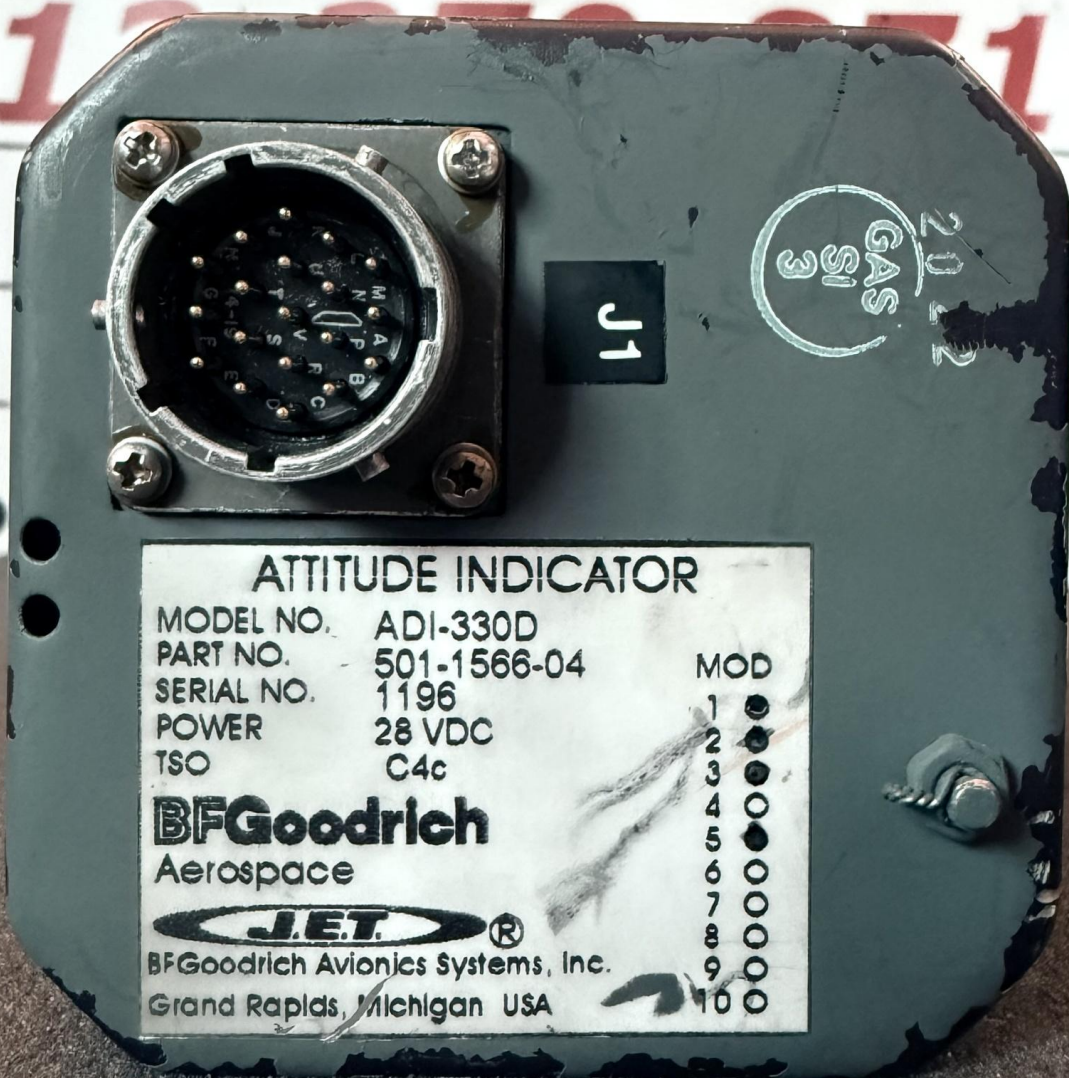

OF Price, Pictures and Availibility)

51 2 570 0718

ATTITUDE INDICATOR

MODEL NO. ADI-330D
PART NO. 501-1566-04
SERIAL NO. 1196
POWER 28 VDC
TSO C4c

MOD
1 ●
2 ●
3 ●
4 ○
5 ●
6 ○
7 ○
8 ○
9 ○
10 ○

BFGoodrich
Aerospace