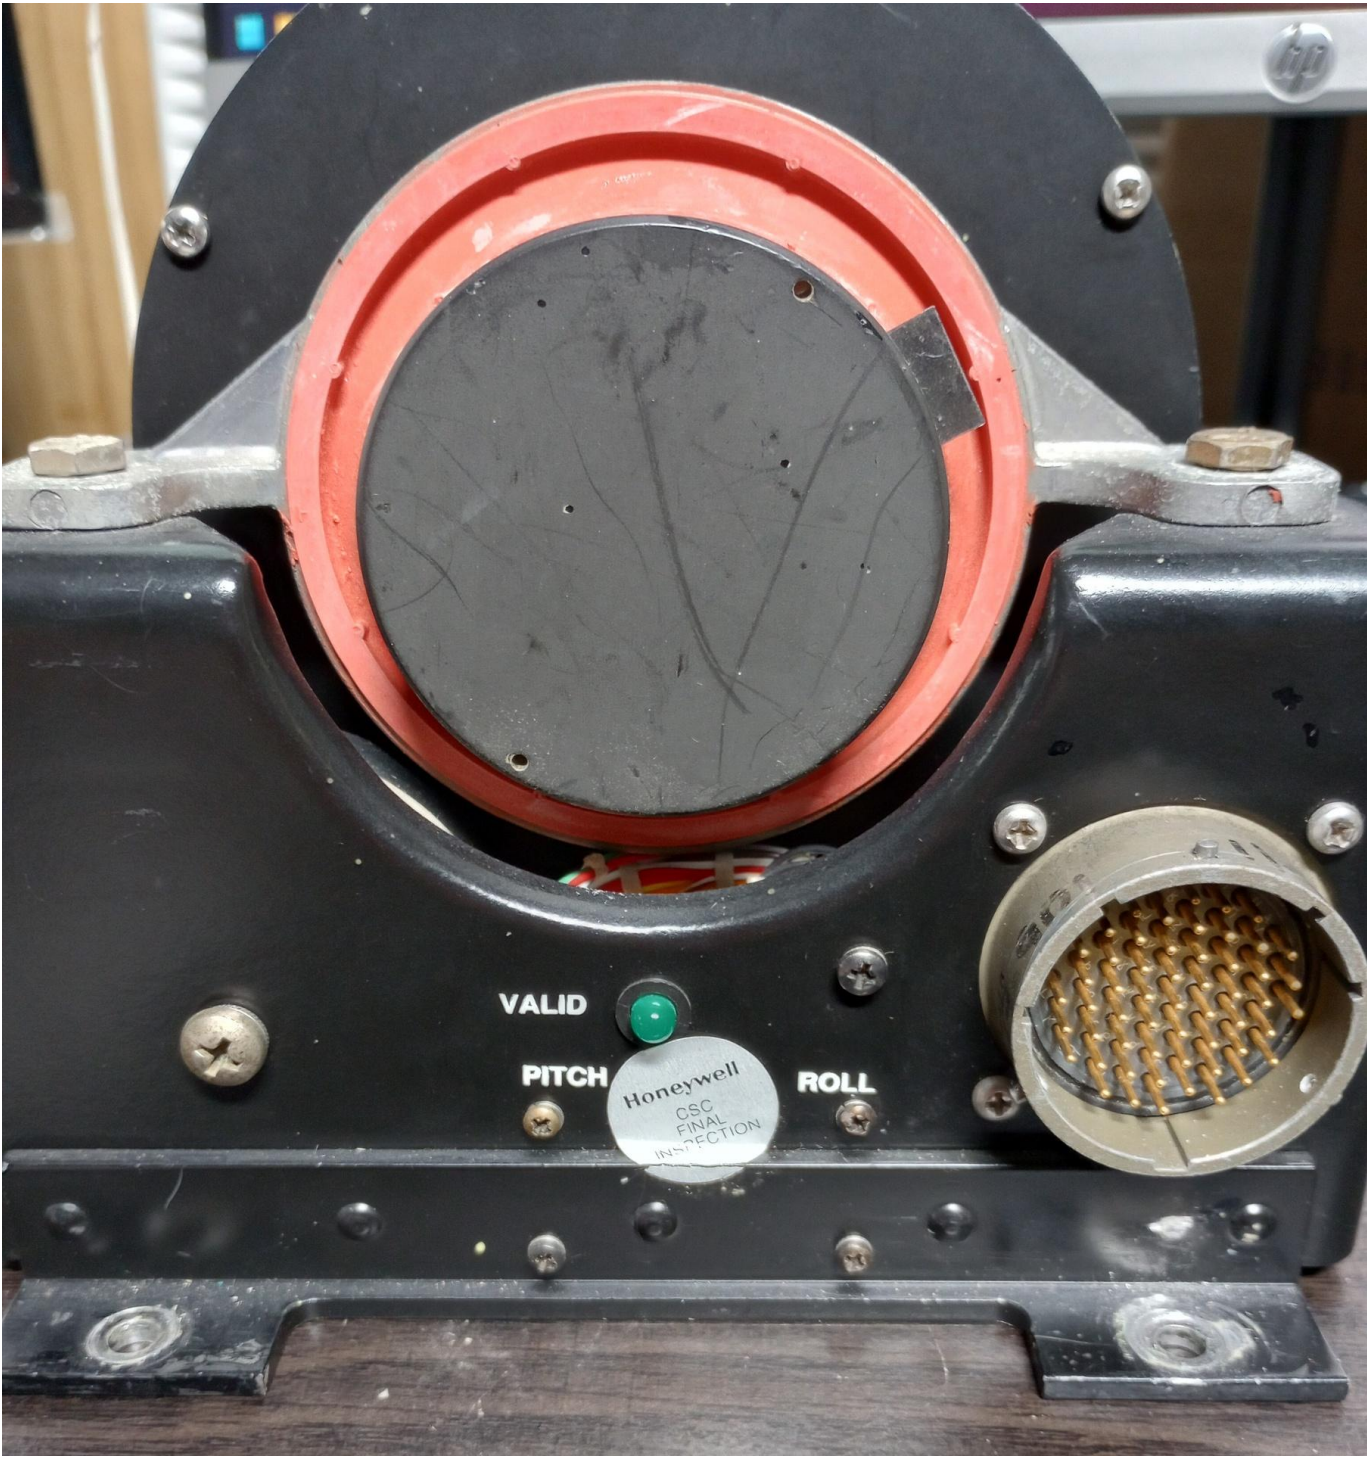

7501 - 64

FORE

HANDLE
LIKE EGGS

11-61

11-61

Honeywell

**VG-14A
VERTICAL
GYRO**

HONEYWELL INC.

VG-14A

VERTICAL GYRO

PART NO. 7000622- 901

SERIAL NO. 94127667

WT. 7.1 LB TSO C4c

RATING: 115 VAC 400 Hz

MOD

M N P R S T U V W Y Z