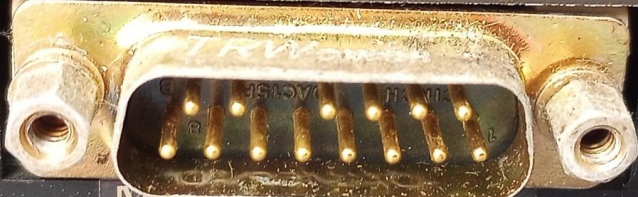

INDICATOR, TEMPERATURE/TRUE AIRSPEED  
TYPE NO. TAI-80B  
DO-160 ENV CAT. A2A/PKS/XXXXXXZ/AB/A/ZA/ZA  
WT 0.94 LB  
S/N 801  
FAA TSO C43  
TEMP RANGE ±99 °C  
PN 622-3234-002  
Collins Avionics Divisions/Rockwell International, Cedar Rapids, Iowa 52408 USA  
Manufactured Melbourne, Florida