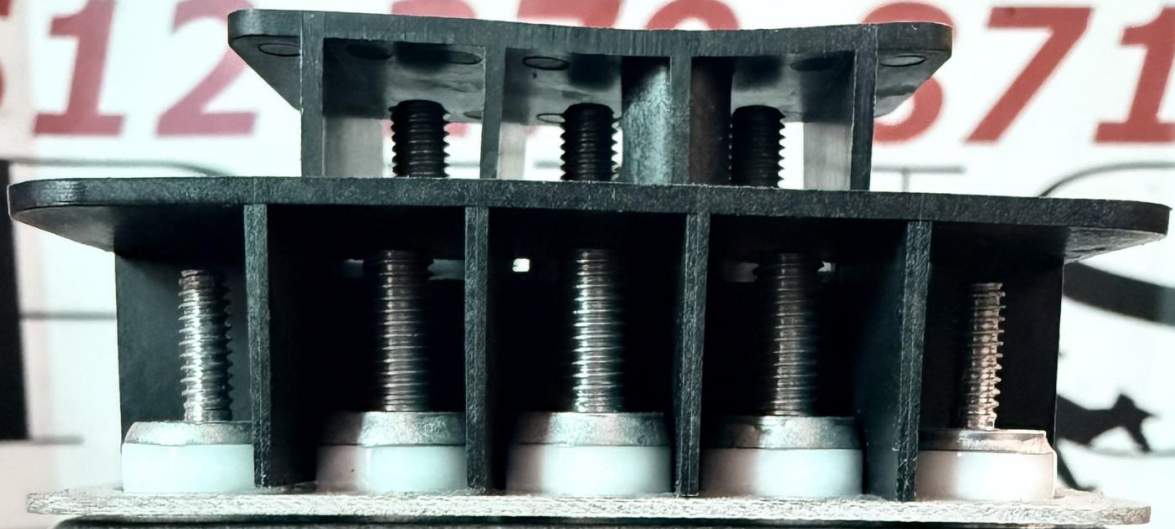

r Price, Pictures and Availibil  
512 370 3718

TORQUING LIMITS  
FOR INSTALLATION  
#6 7.5 LB.-IN.  
#10 24 LB.-IN.  
MFR58657-9644

SN 00223

# SERVICEABLE PART

OK TO STOCK

Airlines

NEW  IRAN

PART NO. H0X9F011

RII 18

NAME RELAY

REF. 23548 SER. NO. NSIV