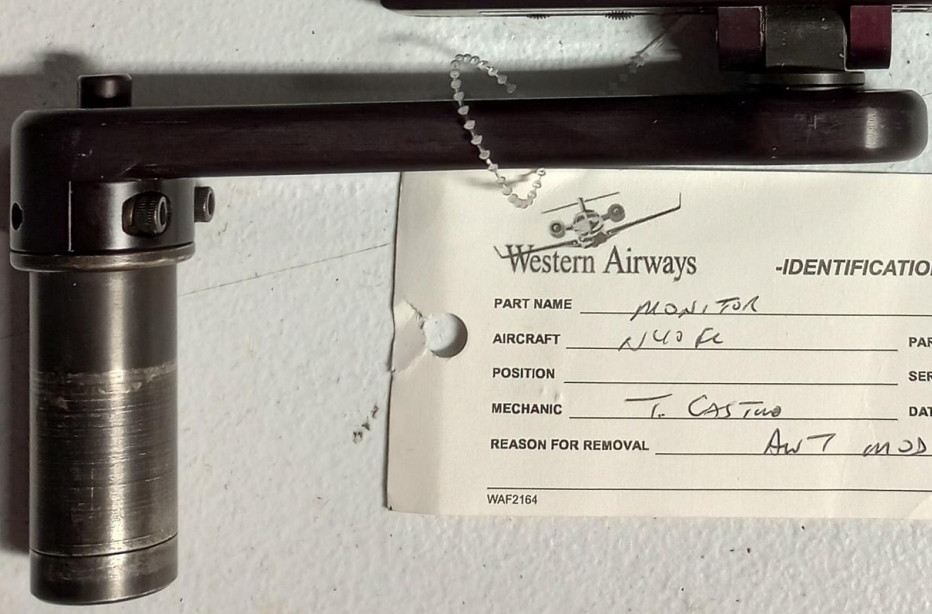

STOW MONITOR FOR
TAXI TAKEOFF AND LANDING

Cert # WAIR8901
200 Jim Davidson Drive - Sugar Land, TX 77478
(281) 565-9700 - Fax (281) 565-9824

Western Airways **-IDENTIFICATION TAG ONLY-**

PART NAME MONITOR

AIRCRAFT A140 FC PART NO. A9CM-SSXP W3/22

POSITION _____ SER. NO. 991178014

MECHANIC T. CASTRO DATE 16 Dec 2015

REASON FOR REMOVAL AWT MOD

WAF2164 Rev: Orig.